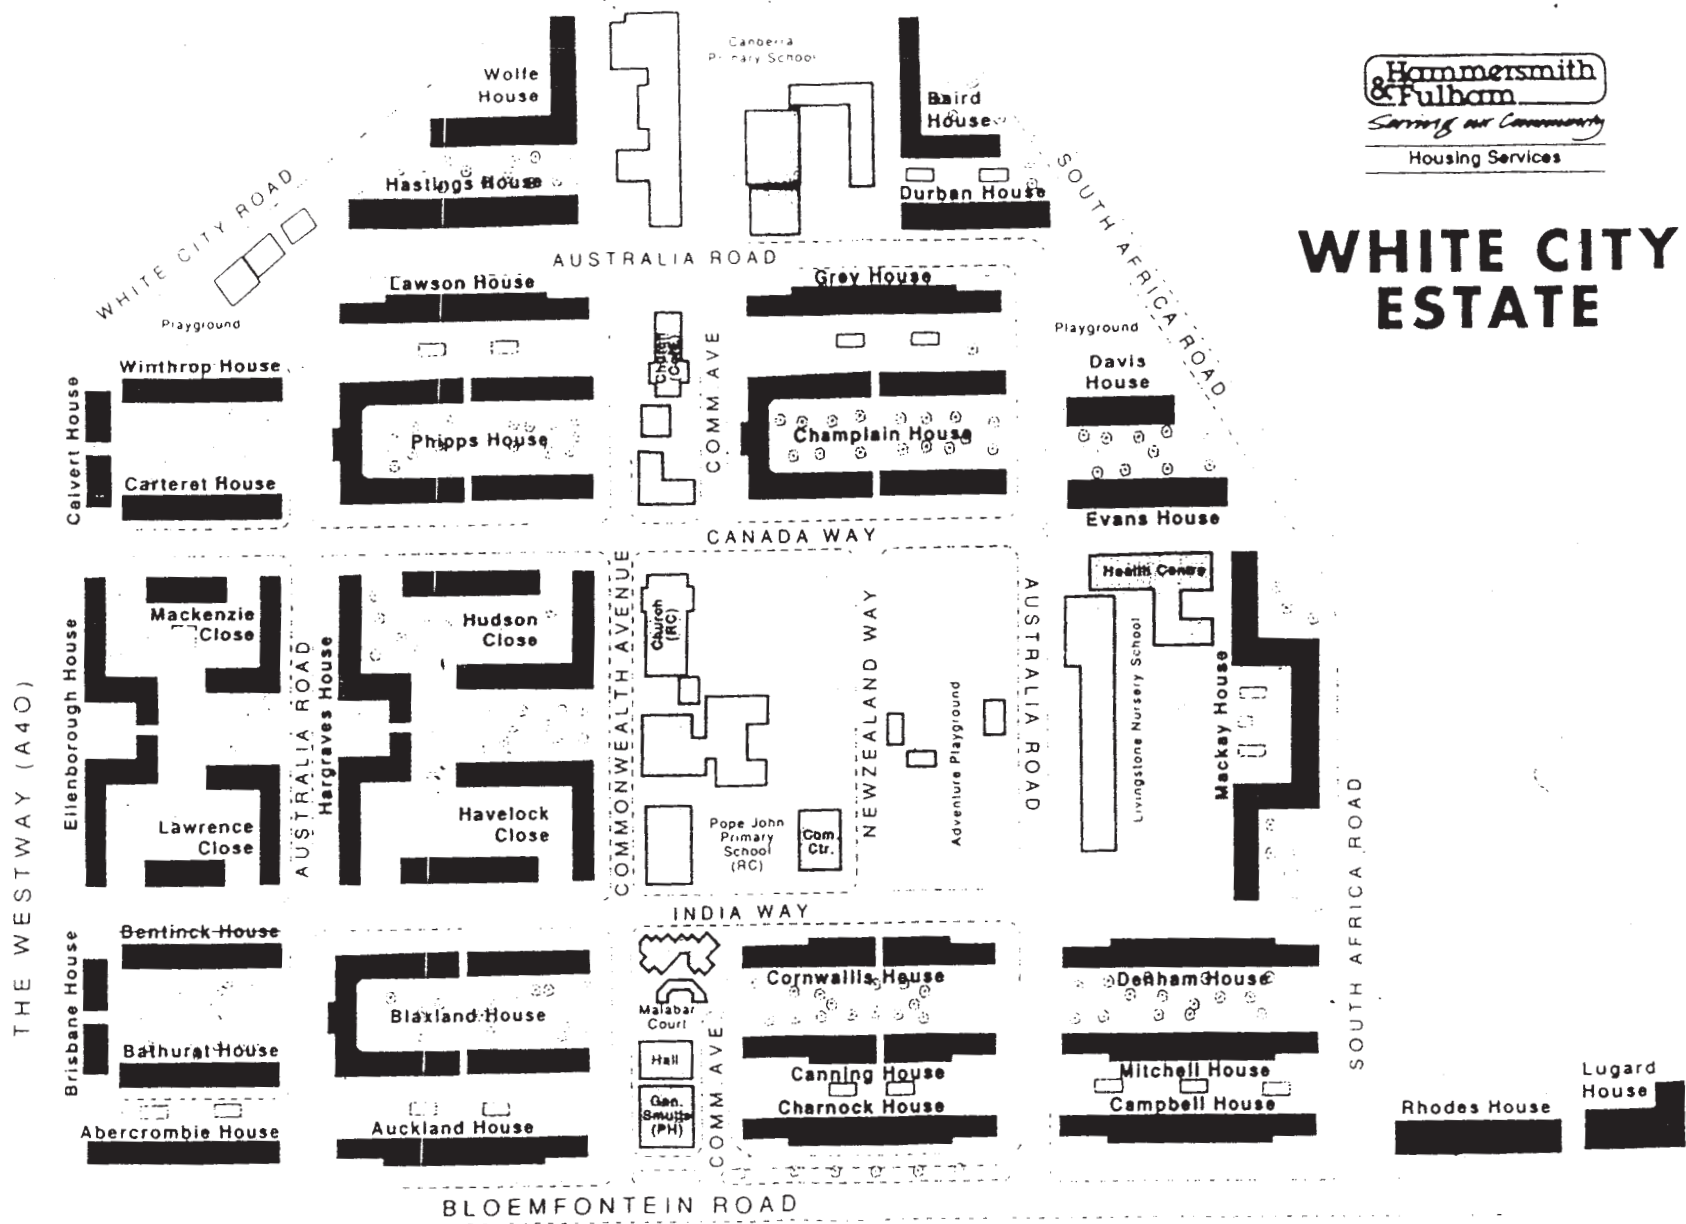

WHITE CITY ESTATE

Bloemfontein Road Office